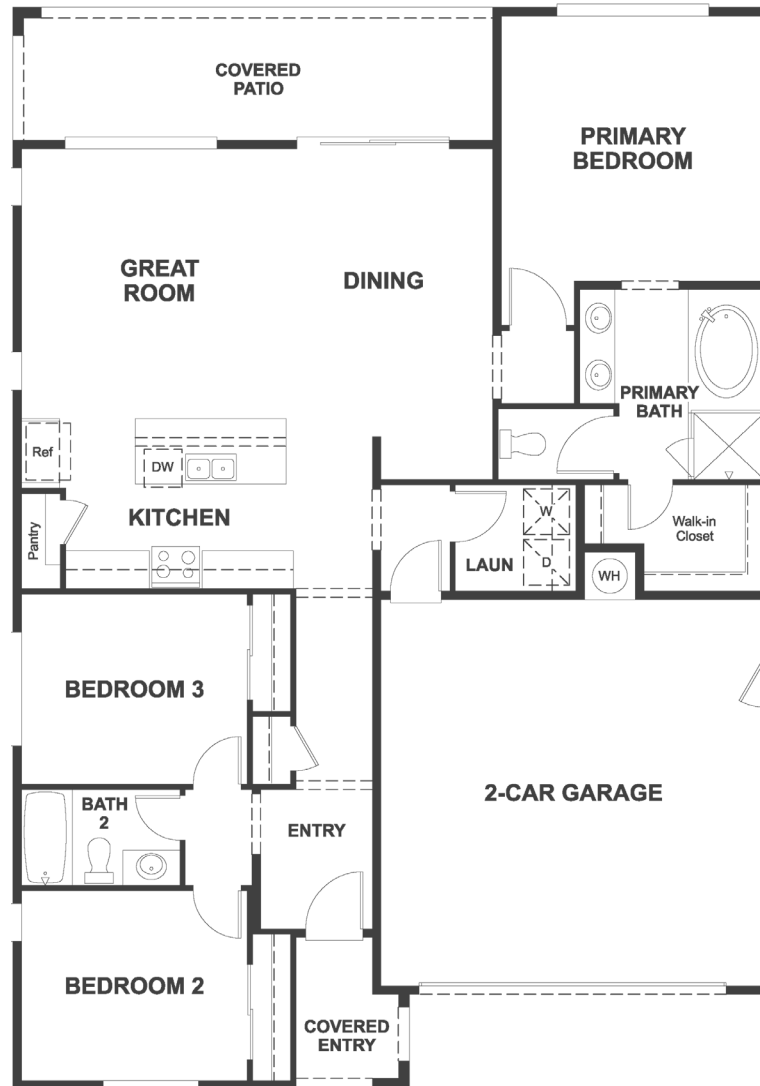

Plan *One*

ONE-STORY DETACHED HOME

APPROX. 1,526 SQ. FT. • 3 BEDROOMS • 2 BATHROOMS • 2-CAR GARAGE

PRELIMINARY AND SUBJECT TO CHANGE